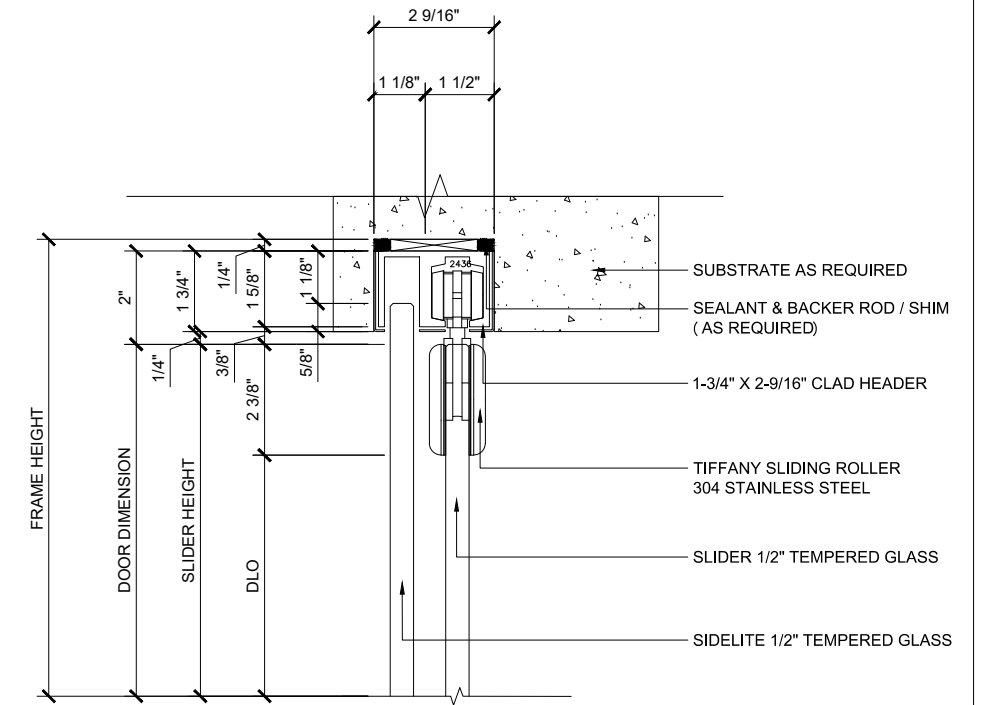

SCALE: 6"=1'-0"

## TIFFANY SYSTEM

SLIDING GLASS DOOR  
 SLIDING DOOR (XO)

X - SLIDER  
 O - SIDELITE  
 PLTTTT

① HEADER (@SLIDER)

TIFFANY SLIDING DOORS (XO) SCALE: 6"=1'-0"

③ HEADER (@SIDELITE)

TIFFANY SLIDING DOORS (XO) SCALE: 6"=1'-0"

© TIFFANY STOP

TIFFANY SLIDING DOORS (XO) SCALE: 6"=1'-0"

© TIFFANY SLIDING DOOR GUIDE

TIFFANY SLIDING DOORS (XO) SCALE: 6"=1'-0"

© FINGER PULL

TIFFANY SLIDING DOORS (XO) SCALE: 6"=1'-0"

② SILL (@ SLIDER)

TIFFANY SLIDING DOORS (XO) SCALE: 6"=1'-0"

④ SILL (@SIDELITE)

TIFFANY SLIDING DOORS (XO) SCALE: 6"=1'-0"

① HEADER BOTTOM VIEW (@ SLIDER INSIDE)

TIFFANY SLIDING DOORS (XO)

SCALE: 6"=1'-0"

② U CHANNEL TOP VIEW (@ SIDELITE)

TIFFANY SLIDING DOORS (XO)

SCALE: 6"=1'-0"