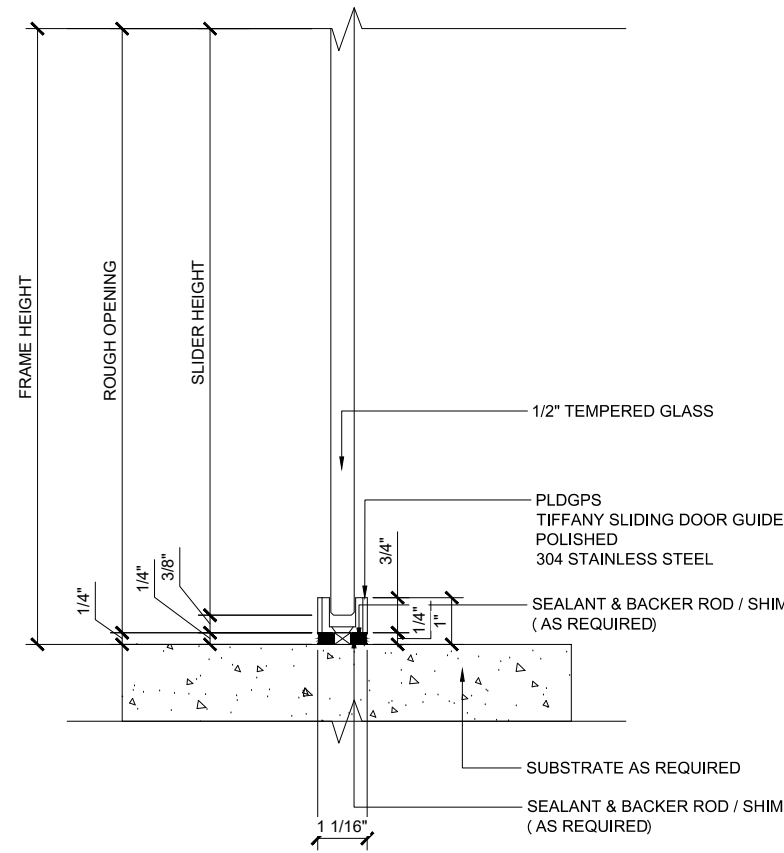

© SILL (@SIDELITE)

TIFFANY SLIDING DOORS (XO) SCALE: 6"=1'-0"

① **HEADER BOTTOM VIEW (@ SLIDER INSIDE)**

TIFFANY SLIDING DOORS (XO)

SCALE: 6"=1'-0"

② **U CHANNELTOP VIEW (@ SIDELITE)**

TIFFANY SLIDING DOORS (XO)

## TIFFANY SYSTEM

SLIDING GLASS DOOR  
 SLIDING DOOR (XO)

X - SLIDER  
 O - SIDELITE  
 PLTTTT

① HEADER (@SLIDER)

TIFFANY SLIDING DOORS (XO) SCALE: 6"=1'-0"

③ HEADER (@SIDELITE)

TIFFANY SLIDING DOORS (XO) SCALE: 6"=1'-0"

© TIFFANY STOP

TIFFANY SLIDING DOORS (XO) SCALE: 6"=1'-0"

© TIFFANY SLIDING DOOR GUIDE

TIFFANY SLIDING DOORS (XO) SCALE: 6"=1'-0"

© FINGER PULL

TIFFANY SLIDING DOORS (XO) SCALE: 6"=1'-0"

② SILL (@ SLIDER)

TIFFANY SLIDING DOORS (XO) SCALE: 6"=1'-0"

④ SILL (@SIDELITE)

TIFFANY SLIDING DOORS (XO) SCALE: 6"=1'-0"

① HEADER BOTTOM VIEW (@ SLIDER INSIDE)

TIFFANY SLIDING DOORS (XO)

SCALE: 6"=1'-0"

② U CHANNEL TOP VIEW (@ SIDELITE)

TIFFANY SLIDING DOORS (XO)

SCALE: 6"=1'-0"