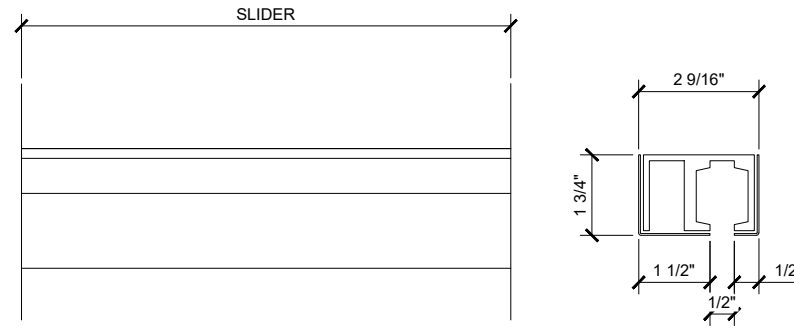

## TIFFANY SYSTEM

SLIDING GLASS DOOR  
 SLIDING DOOR (XO)

X - SLIDER  
 O - SIDELITE  
 SHPST

① HEADER (@SLIDER)

TIFFANY SLIDING DOORS (XO) SCALE: 6"=1'-0"

③ HEADER (@SIDELITE)

TIFFANY SLIDING DOORS (XO) SCALE: 6"=1'-0"

© TIFFANY STOP

TIFFANY SLIDING DOORS (XO) SCALE: 6"=1'-0"

© TIFFANY SLIDING DOOR GUIDE

TIFFANY SLIDING DOORS (XO) SCALE: 6"=1'-0"

© FINGER PULL

TIFFANY SLIDING DOORS (XO) SCALE: 6"=1'-0"

© SILL (@SLIDER)

TIFFANY SLIDING DOORS (XO) SCALE: 6"=1'-0"

© SILL (@SIDELITE)

TIFFANY SLIDING DOORS (XO) SCALE: 6"=1'-0"

① **HEADER BOTTOM VIEW (@ SLIDER INSIDE)**

TIFFANY SLIDING DOORS (XO)

SCALE: 6"=1'-0"

② **U CHANNELTOP VIEW (@ SIDELITE)**

TIFFANY SLIDING DOORS (XO)

④ SILL (@SIDELITE)

TIFFANY SLIDING DOORS (XO) SCALE: 6"=1'-0"

① HEADER BOTTOM VIEW (@ SLIDER INSIDE)

TIFFANY SLIDING DOORS (XO)

SCALE: 6"=1'-0"

② U CHANNEL TOP VIEW (@ SIDELITE)

TIFFANY SLIDING DOORS (XO)

SCALE: 6"=1'-0"