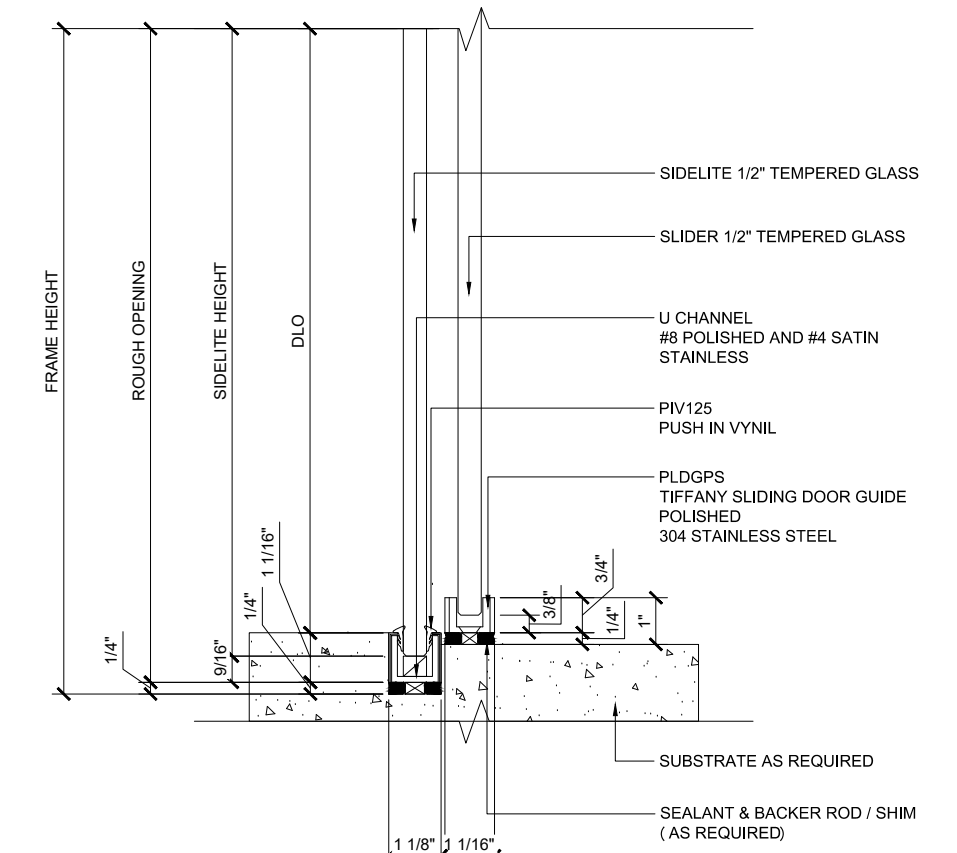

## TIFFANY SYSTEM

SLIDING GLASS DOOR  
 SLIDING DOOR (XO)

X - SLIDER  
 O - SIDELITE  
 PLTTTT

① HEADER (@SLIDER)

TIFFANY SLIDING DOORS (XO) SCALE: 6"=1'-0"

③ HEADER (@SIDELITE)

TIFFANY SLIDING DOORS (XO) SCALE: 6"=1'-0"

© TIFFANY STOP

TIFFANY SLIDING DOORS (XO) SCALE: 6"=1'-0"

© TIFFANY SLIDING DOOR GUIDE

TIFFANY SLIDING DOORS (XO) SCALE: 6"=1'-0"

© FINGER PULL

TIFFANY SLIDING DOORS (XO) SCALE: 6"=1'-0"

② SILL (@ SLIDER)

TIFFANY SLIDING DOORS (XO) SCALE: 6"=1'-0"

④ SILL (@SIDELITE)

TIFFANY SLIDING DOORS (XO) SCALE: 6"=1'-0"

① HEADER BOTTOM VIEW (@ SLIDER INSIDE)

TIFFANY SLIDING DOORS (XO)

SCALE: 6"=1'-0"

② U CHANNEL TOP VIEW (@ SIDELITE)

TIFFANY SLIDING DOORS (XO)

SCALE: 6"=1'-0"