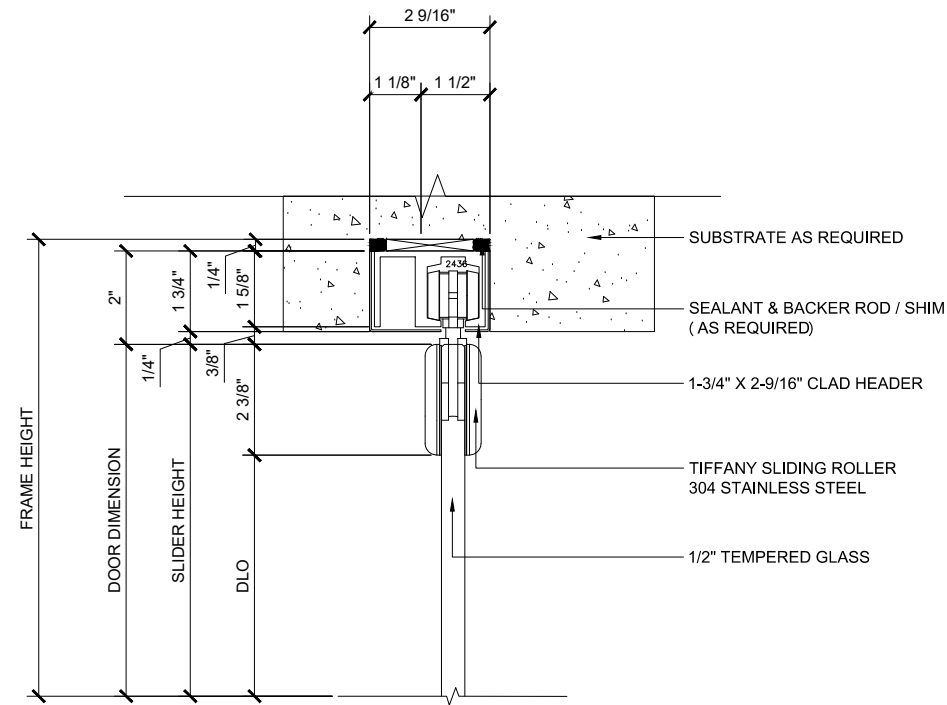

© SILL (@SIDELITE)

TIFFANY SLIDING DOORS (XO) SCALE: 6"=1'-0"

① **HEADER BOTTOM VIEW (@ SLIDER INSIDE)**

TIFFANY SLIDING DOORS (XO)

SCALE: 6"=1'-0"

② **U CHANNELTOP VIEW (@ SIDELITE)**

TIFFANY SLIDING DOORS (XO)

SCALE: 6"=1'-0"

## TIFFANY SYSTEM

SLIDING GLASS DOOR  
 SLIDING DOOR (XO)

X - SLIDER  
 O - SIDELITE  
 PLTTTT

① HEADER (@SLIDER)

TIFFANY SLIDING DOORS (XO) SCALE: 6"=1'-0"

③ HEADER (@SIDELITE)

TIFFANY SLIDING DOORS (XO) SCALE: 6"=1'-0"

④ SILL (@SIDELITE)

TIFFANY SLIDING DOORS (XO) SCALE: 6"=1'-0"

① HEADER BOTTOM VIEW (@ SLIDER INSIDE)

TIFFANY SLIDING DOORS (XO)

SCALE: 6"=1'-0"

② U CHANNEL TOP VIEW (@ SIDELITE)

TIFFANY SLIDING DOORS (XO)

SCALE: 6"=1'-0"