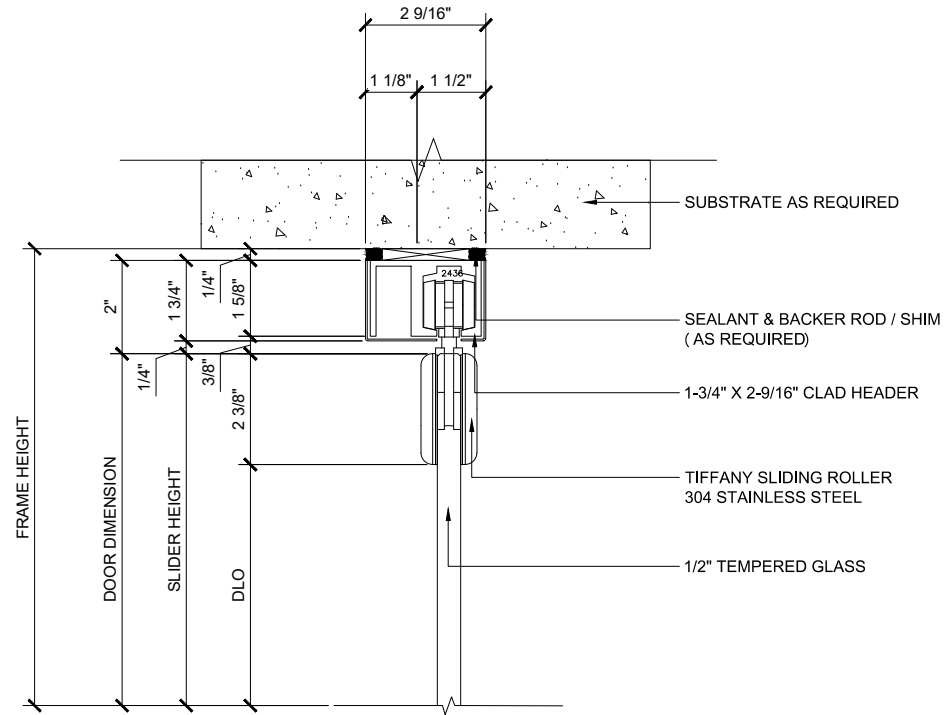

## TIFFANY SYSTEM

SLIDING GLASS DOOR  
 SLIDING DOOR (XO)

X - SLIDER  
 O - SIDELITE  
 SHPST

① HEADER (@SLIDER)

TIFFANY SLIDING DOORS (XO) SCALE: 6"=1'-0"

③ HEADER (@SIDELITE)

TIFFANY SLIDING DOORS (XO) SCALE: 6"=1'-0"

© TIFFANY STOP

TIFFANY SLIDING DOORS (XO) SCALE: 6"=1'-0"

© TIFFANY SLIDING DOOR GUIDE

TIFFANY SLIDING DOORS (XO) SCALE: 6"=1'-0"

© FINGER PULL

TIFFANY SLIDING DOORS (XO) SCALE: 6"=1'-0"

© SILL (@SLIDER)

TIFFANY SLIDING DOORS (XO) SCALE: 6"=1'-0"

© SILL (@SIDELITE)

TIFFANY SLIDING DOORS (XO) SCALE: 6"=1'-0"

① **HEADER BOTTOM VIEW (@ SLIDER INSIDE)**

TIFFANY SLIDING DOORS (XO)

SCALE: 6"=1'-0"

② **U CHANNELTOP VIEW (@ SIDELITE)**

TIFFANY SLIDING DOORS (XO)

SCALE: 6"=1'-0"