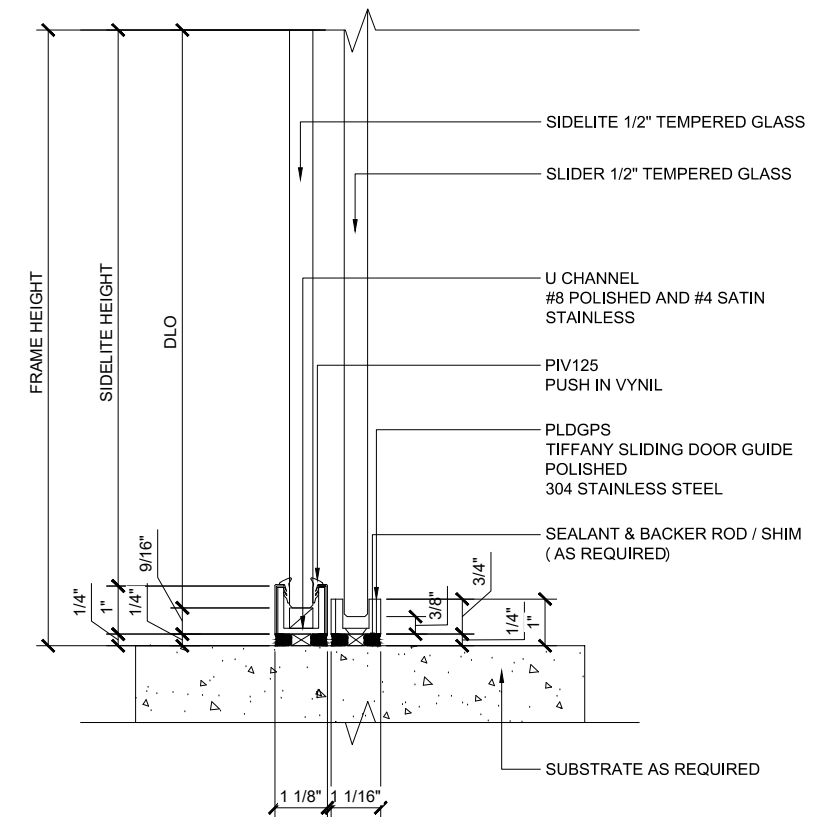

© TIFFANY STOP

TIFFANY SLIDING DOORS (XO) SCALE: 6"=1'-0"

© TIFFANY SLIDING DOOR GUIDE

TIFFANY SLIDING DOORS (XO) SCALE: 6"=1'-0"

© FINGER PULL

TIFFANY SLIDING DOORS (XO) SCALE: 6"=1'-0"

© SILL (@SLIDER)

TIFFANY SLIDING DOORS (XO) SCALE: 6"=1'-0"

© SILL (@SIDELITE)

TIFFANY SLIDING DOORS (XO) SCALE: 6"=1'-0"

① **HEADER BOTTOM VIEW (@ SLIDER INSIDE)**

TIFFANY SLIDING DOORS (XO)

SCALE: 6"=1'-0"

② **U CHANNELTOP VIEW (@ SIDELITE)**

TIFFANY SLIDING DOORS (XO)

SCALE: 6"=1'-0"