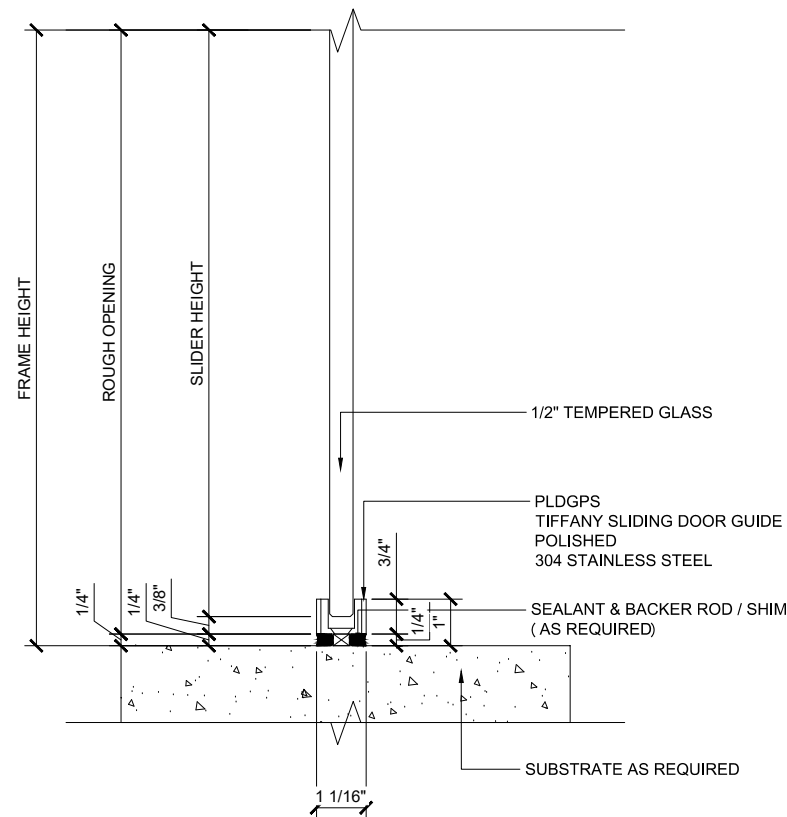

© TIFFANY STOP

TIFFANY SLIDING DOORS (XO) SCALE: 6"=1'-0"

© TIFFANY SLIDING DOOR GUIDE

TIFFANY SLIDING DOORS (XO) SCALE: 6"=1'-0"

© FINGER PULL

TIFFANY SLIDING DOORS (XO) SCALE: 6"=1'-0"

© SILL (@SLIDER)

TIFFANY SLIDING DOORS (XO) SCALE: 6"=1'-0"

© SILL (@SIDELITE)

TIFFANY SLIDING DOORS (XO) SCALE: 6"=1'-0"

① **HEADER BOTTOM VIEW (@ SLIDER INSIDE)**

TIFFANY SLIDING DOORS (XO)

SCALE: 6"=1'-0"

② **U CHANNELTOP VIEW (@ SIDELITE)**

TIFFANY SLIDING DOORS (XO)

SCALE: 6"=1'-0"

④ SILL (@SIDELITE)

TIFFANY SLIDING DOORS (XO) SCALE: 6"=1'-0"

① HEADER BOTTOM VIEW (@ SLIDER INSIDE)

TIFFANY SLIDING DOORS (XO)

SCALE: 6"=1'-0"

② U CHANNEL TOP VIEW (@ SIDELITE)

TIFFANY SLIDING DOORS (XO)

SCALE: 6"=1'-0"