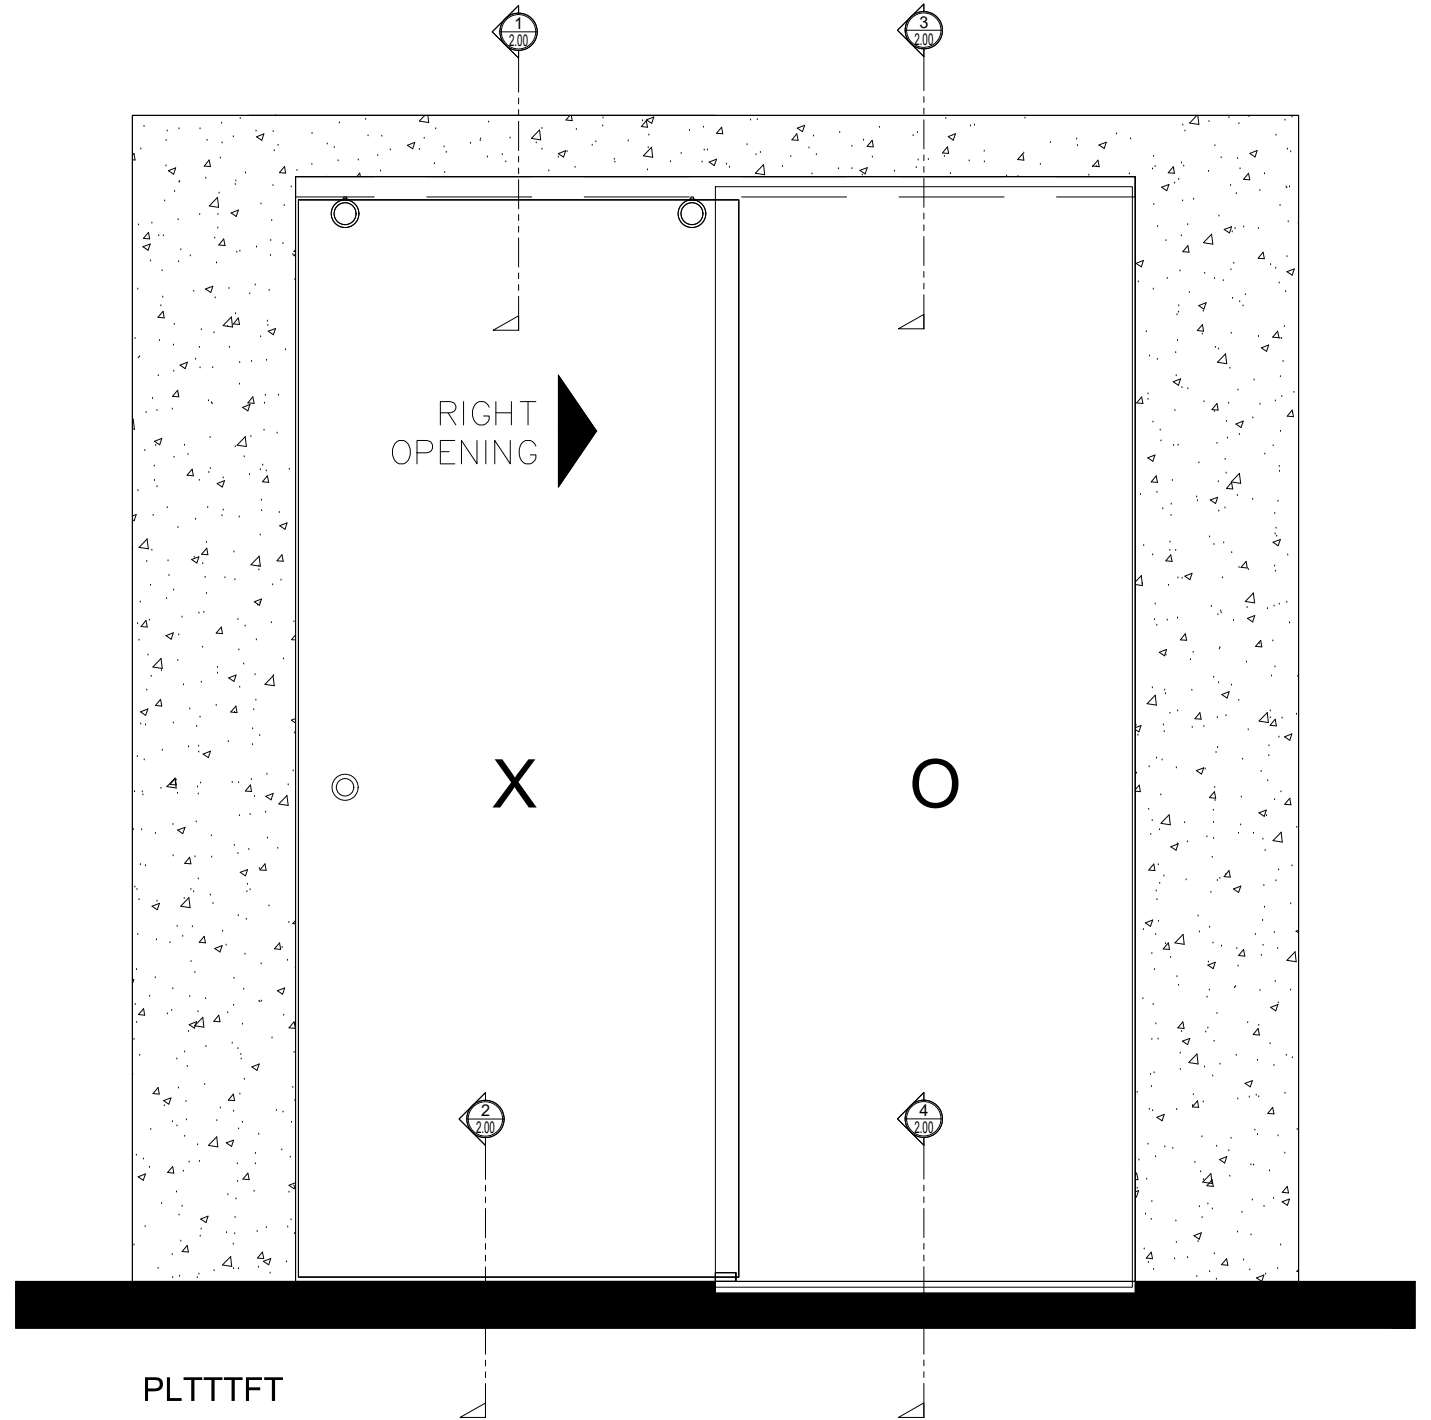

## TIFFANY SERIES SLIDING GLASS SYSTEM

SLIDING GLASS DOOR (XO)  
 X - SLIDER  
 O - SIDELITE

## TIFFANY SYSTEM

SLIDING GLASS DOOR  
 SLIDING DOOR (XO)

X - SLIDER  
 O - SIDELITE  
 SHPST

① HEADER (@SLIDER)

TIFFANY SLIDING DOORS (XO) SCALE: 6"=1'-0"

③ HEADER (@SIDELITE)

TIFFANY SLIDING DOORS (XO) SCALE: 6"=1'-0"

© SILL (@SIDELITE)

TIFFANY SLIDING DOORS (XO) SCALE: 6"=1'-0"

① **HEADER BOTTOM VIEW (@ SLIDER INSIDE)**

TIFFANY SLIDING DOORS (XO)

SCALE: 6"=1'-0"

② **U CHANNELTOP VIEW (@ SIDELITE)**

TIFFANY SLIDING DOORS (XO)

SCALE: 6"=1'-0"