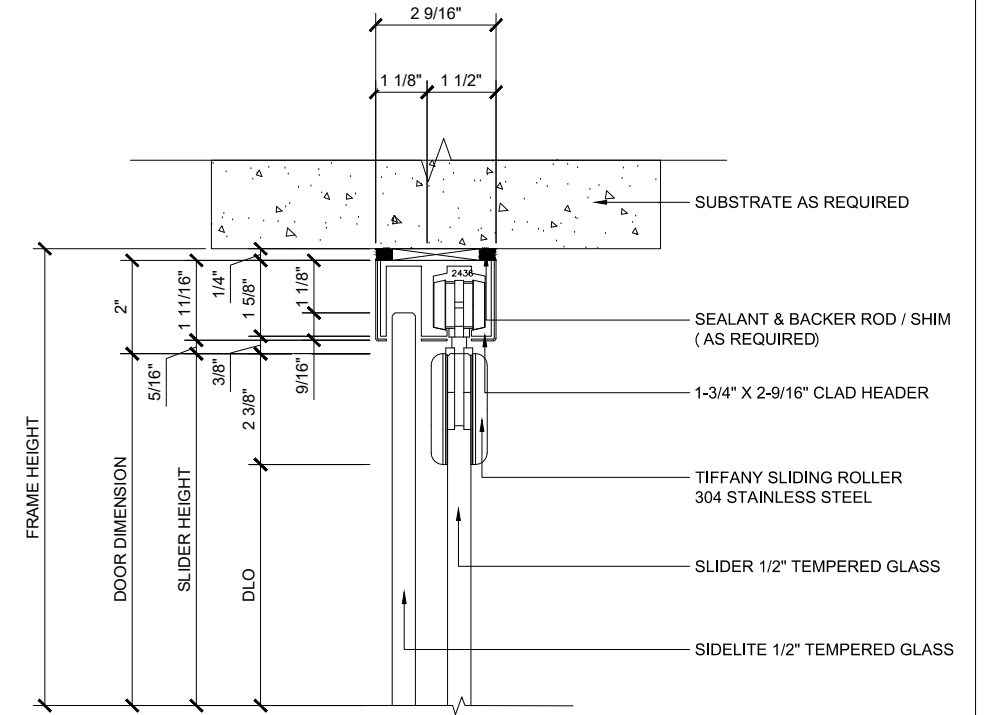

## TIFFANY SYSTEM

SLIDING GLASS DOOR  
 SLIDING DOOR (XO)

X - SLIDER  
 O - SIDELITE  
 SHPST

① HEADER (@SLIDER)

TIFFANY SLIDING DOORS (XO) SCALE: 6"=1'-0"

③ HEADER (@SIDELITE)

TIFFANY SLIDING DOORS (XO) SCALE: 6"=1'-0"

© TIFFANY STOP

TIFFANY SLIDING DOORS (XO) SCALE: 6"=1'-0"

© TIFFANY SLIDING DOOR GUIDE

TIFFANY SLIDING DOORS (XO) SCALE: 6"=1'-0"

© FINGER PULL

TIFFANY SLIDING DOORS (XO) SCALE: 6"=1'-0"

© SILL (@SLIDER)

TIFFANY SLIDING DOORS (XO) SCALE: 6"=1'-0"

© SILL (@SIDELITE)

TIFFANY SLIDING DOORS (XO) SCALE: 6"=1'-0"

① **HEADER BOTTOM VIEW (@ SLIDER INSIDE)**

TIFFANY SLIDING DOORS (XO)

SCALE: 6"=1'-0"

② **U CHANNELTOP VIEW (@ SIDELITE)**

TIFFANY SLIDING DOORS (XO)

SCALE: 6"=1'-0"