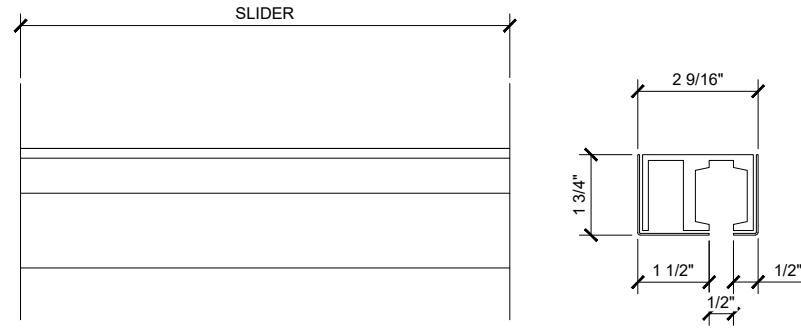

© SILL (@SIDELITE)

TIFFANY SLIDING DOORS (XO) SCALE: 6"=1'-0"

① **HEADER BOTTOM VIEW (@ SLIDER INSIDE)**

TIFFANY SLIDING DOORS (XO)

SCALE: 6"=1'-0"

② **U CHANNELTOP VIEW (@ SIDELITE)**

TIFFANY SLIDING DOORS (XO)

## TIFFANY SYSTEM

SLIDING GLASS DOOR  
 SLIDING DOOR (XO)

X - SLIDER  
 O - SIDELITE  
 PLTTTT

① HEADER (@SLIDER)

TIFFANY SLIDING DOORS (XO) SCALE: 6"=1'-0"

③ HEADER (@SIDELITE)

TIFFANY SLIDING DOORS (XO) SCALE: 6"=1'-0"

© TIFFANY STOP

TIFFANY SLIDING DOORS (XO) SCALE: 6"=1'-0"

© TIFFANY SLIDING DOOR GUIDE

TIFFANY SLIDING DOORS (XO) SCALE: 6"=1'-0"

© FINGER PULL

TIFFANY SLIDING DOORS (XO) SCALE: 6"=1'-0"

② SILL (@ SLIDER)

TIFFANY SLIDING DOORS (XO) SCALE: 6"=1'-0"

④ SILL (@SIDELITE)

TIFFANY SLIDING DOORS (XO) SCALE: 6"=1'-0"

① HEADER BOTTOM VIEW (@ SLIDER INSIDE)

TIFFANY SLIDING DOORS (XO)

SCALE: 6"=1'-0"

② U CHANNEL TOP VIEW (@ SIDELITE)

TIFFANY SLIDING DOORS (XO)

SCALE: 6"=1'-0"