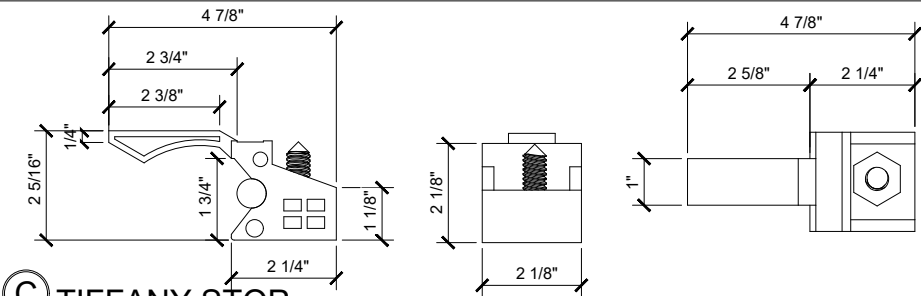

SCALE: 6"=1'-0"

## TIFFANY SYSTEM

SLIDING GLASS DOOR  
 SLIDING DOOR (XO)

X - SLIDER  
 O - SIDELITE  
 PLTTTT

① HEADER (@SLIDER)

TIFFANY SLIDING DOORS (XO) SCALE: 6"=1'-0"

③ HEADER (@SIDELITE)

TIFFANY SLIDING DOORS (XO) SCALE: 6"=1'-0"

© TIFFANY STOP

TIFFANY SLIDING DOORS (XO) SCALE: 6"=1'-0"

© TIFFANY SLIDING DOOR GUIDE

TIFFANY SLIDING DOORS (XO) SCALE: 6"=1'-0"

© FINGER PULL

TIFFANY SLIDING DOORS (XO) SCALE: 6"=1'-0"

② SILL (@ SLIDER)

TIFFANY SLIDING DOORS (XO) SCALE: 6"=1'-0"

④ SILL (@SIDELITE)

TIFFANY SLIDING DOORS (XO) SCALE: 6"=1'-0"

① HEADER BOTTOM VIEW (@ SLIDER INSIDE)

TIFFANY SLIDING DOORS (XO)

SCALE: 6"=1'-0"

② U CHANNEL TOP VIEW (@ SIDELITE)

TIFFANY SLIDING DOORS (XO)

SCALE: 6"=1'-0"