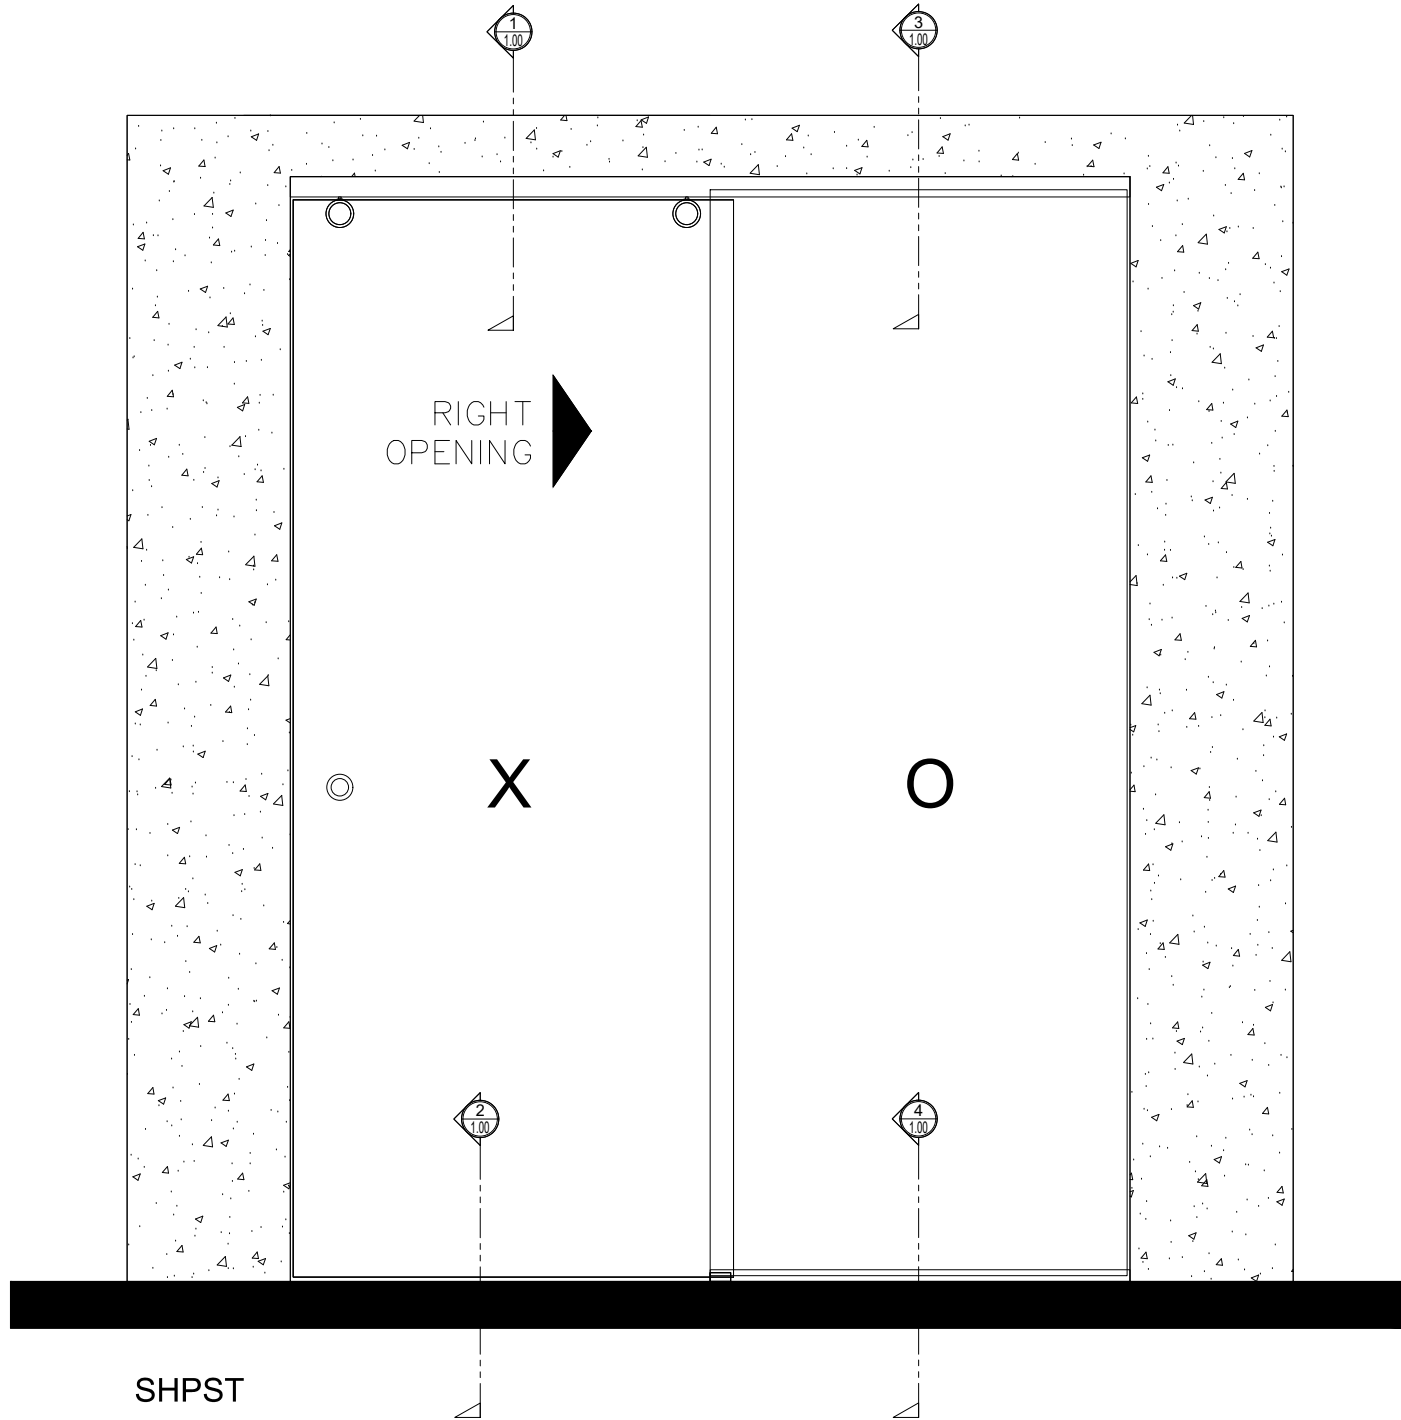

## TIFFANY SYSTEM

SLIDING GLASS DOOR  
 SLIDING DOOR (XO)

X - SLIDER  
 O - SIDELITE  
 SHPST

① HEADER (@SLIDER)

TIFFANY SLIDING DOORS (XO) SCALE: 6"=1'-0"

③ HEADER (@SIDELITE)

TIFFANY SLIDING DOORS (XO) SCALE: 6"=1'-0"

© TIFFANY STOP

TIFFANY SLIDING DOORS (XO) SCALE: 6"=1'-0"

© TIFFANY SLIDING DOOR GUIDE

TIFFANY SLIDING DOORS (XO) SCALE: 6"=1'-0"

© FINGER PULL

TIFFANY SLIDING DOORS (XO) SCALE: 6"=1'-0"

© SILL (@SLIDER)

TIFFANY SLIDING DOORS (XO) SCALE: 6"=1'-0"

© SILL (@SIDELITE)

TIFFANY SLIDING DOORS (XO) SCALE: 6"=1'-0"

① **HEADER BOTTOM VIEW (@ SLIDER INSIDE)**

TIFFANY SLIDING DOORS (XO)

SCALE: 6"=1'-0"

② **U CHANNELTOP VIEW (@ SIDELITE)**

TIFFANY SLIDING DOORS (XO)

SCALE: 6"=1'-0"