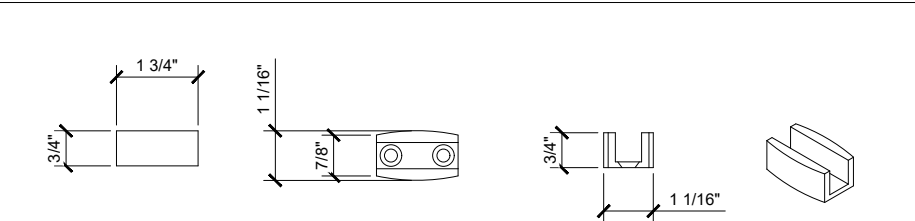

## TIFFANY SYSTEM

SLIDING GLASS DOOR  
 SLIDING DOOR (XO)

X - SLIDER  
 O - SIDELITE  
 SHPST

① HEADER (@SLIDER)

TIFFANY SLIDING DOORS (XO) SCALE: 6"=1'-0"

③ HEADER (@SIDELITE)

TIFFANY SLIDING DOORS (XO) SCALE: 6"=1'-0"

© TIFFANY STOP

TIFFANY SLIDING DOORS (XO) SCALE: 6"=1'-0"

© TIFFANY SLIDING DOOR GUIDE

TIFFANY SLIDING DOORS (XO) SCALE: 6"=1'-0"

© FINGER PULL

TIFFANY SLIDING DOORS (XO) SCALE: 6"=1'-0"

© SILL (@SLIDER)

TIFFANY SLIDING DOORS (XO) SCALE: 6"=1'-0"

© SILL (@SIDELITE)

TIFFANY SLIDING DOORS (XO) SCALE: 6"=1'-0"

① **HEADER BOTTOM VIEW (@ SLIDER INSIDE)**

TIFFANY SLIDING DOORS (XO)

SCALE: 6"=1'-0"

② **U CHANNELTOP VIEW (@ SIDELITE)**

TIFFANY SLIDING DOORS (XO)

SCALE: 6"=1'-0"