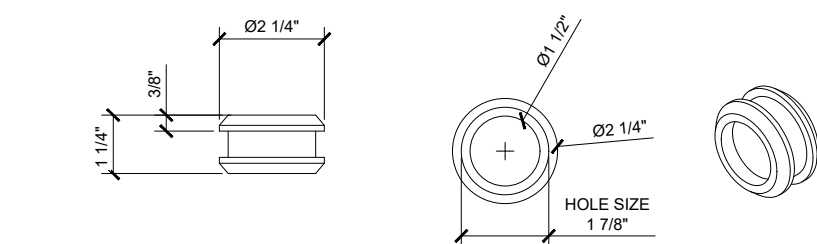

SCALE: 6"=1'-0"

## TIFFANY SYSTEM

SLIDING GLASS DOOR  
 SLIDING DOOR (XO)

X - SLIDER  
 O - SIDELITE  
 PLTTTT

① HEADER (@SLIDER)

TIFFANY SLIDING DOORS (XO) SCALE: 6"=1'-0"

③ HEADER (@SIDELITE)

TIFFANY SLIDING DOORS (XO) SCALE: 6"=1'-0"

© TIFFANY STOP

TIFFANY SLIDING DOORS (XO) SCALE: 6"=1'-0"

© TIFFANY SLIDING DOOR GUIDE

TIFFANY SLIDING DOORS (XO) SCALE: 6"=1'-0"

© FINGER PULL

TIFFANY SLIDING DOORS (XO) SCALE: 6"=1'-0"

② SILL (@ SLIDER)

TIFFANY SLIDING DOORS (XO) SCALE: 6"=1'-0"

④ SILL (@SIDELITE)

TIFFANY SLIDING DOORS (XO) SCALE: 6"=1'-0"

① HEADER BOTTOM VIEW (@ SLIDER INSIDE)

TIFFANY SLIDING DOORS (XO)

SCALE: 6"=1'-0"

② U CHANNEL TOP VIEW (@ SIDELITE)

TIFFANY SLIDING DOORS (XO)

SCALE: 6"=1'-0"