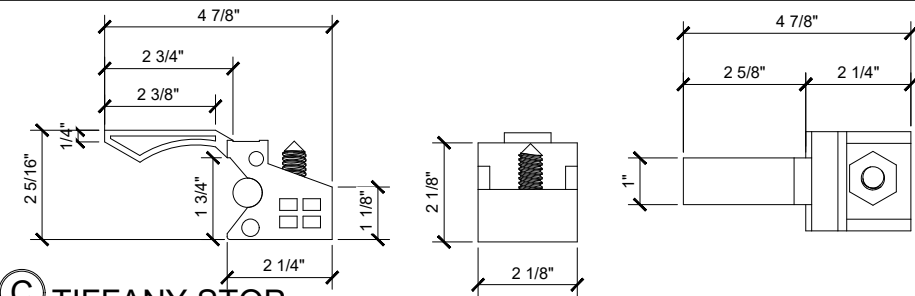

## TIFFANY SYSTEM

SLIDING GLASS DOOR  
 SLIDING DOOR (XO)

X - SLIDER  
 O - SIDELITE  
 SHPST

① HEADER (@SLIDER)

TIFFANY SLIDING DOORS (XO) SCALE: 6"=1'-0"

③ HEADER (@SIDELITE)

TIFFANY SLIDING DOORS (XO) SCALE: 6"=1'-0"

© TIFFANY STOP

TIFFANY SLIDING DOORS (XO) SCALE: 6"=1'-0"

© TIFFANY SLIDING DOOR GUIDE

TIFFANY SLIDING DOORS (XO) SCALE: 6"=1'-0"

© FINGER PULL

TIFFANY SLIDING DOORS (XO) SCALE: 6"=1'-0"

© SILL (@SLIDER)

TIFFANY SLIDING DOORS (XO) SCALE: 6"=1'-0"

© SILL (@SIDELITE)

TIFFANY SLIDING DOORS (XO) SCALE: 6"=1'-0"

① **HEADER BOTTOM VIEW (@ SLIDER INSIDE)**

TIFFANY SLIDING DOORS (XO)

SCALE: 6"=1'-0"

② **U CHANNELTOP VIEW (@ SIDELITE)**

TIFFANY SLIDING DOORS (XO)

SCALE: 6"=1'-0"