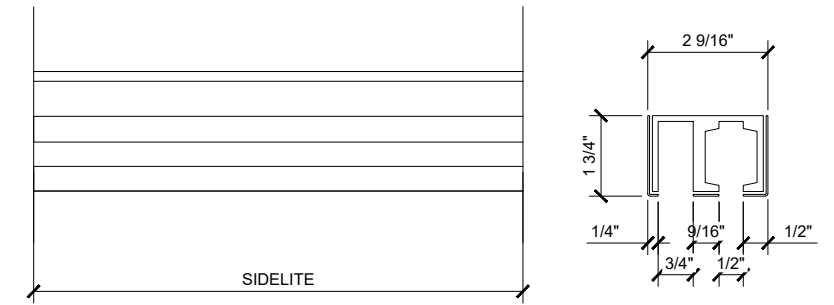

SCALE: 6"=1'-0"

## TIFFANY SYSTEM

SLIDING GLASS DOOR  
 SLIDING DOOR (XO)

X - SLIDER  
 O - SIDELITE  
 PLTTTT

① HEADER (@SLIDER)

TIFFANY SLIDING DOORS (XO) SCALE: 6"=1'-0"

③ HEADER (@SIDELITE)

TIFFANY SLIDING DOORS (XO) SCALE: 6"=1'-0"

© TIFFANY STOP

TIFFANY SLIDING DOORS (XO) SCALE: 6"=1'-0"

© TIFFANY SLIDING DOOR GUIDE

TIFFANY SLIDING DOORS (XO) SCALE: 6"=1'-0"

© FINGER PULL

TIFFANY SLIDING DOORS (XO) SCALE: 6"=1'-0"

② SILL (@ SLIDER)

TIFFANY SLIDING DOORS (XO) SCALE: 6"=1'-0"

④ SILL (@SIDELITE)

TIFFANY SLIDING DOORS (XO) SCALE: 6"=1'-0"

① HEADER BOTTOM VIEW (@ SLIDER INSIDE)

TIFFANY SLIDING DOORS (XO)

SCALE: 6"=1'-0"

② U CHANNEL TOP VIEW (@ SIDELITE)

TIFFANY SLIDING DOORS (XO)

SCALE: 6"=1'-0"