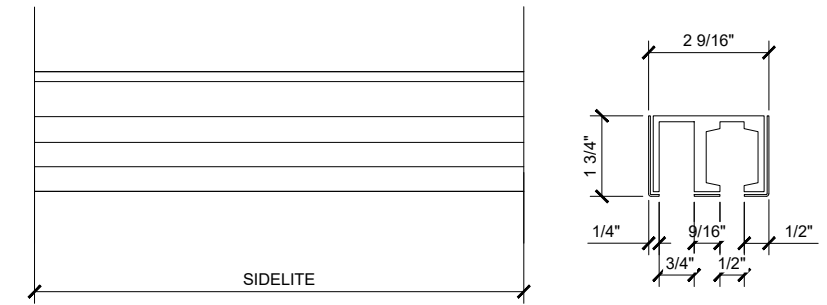

© TIFFANY STOP

TIFFANY SLIDING DOORS (XO) SCALE: 6"=1'-0"

© TIFFANY SLIDING DOOR GUIDE

TIFFANY SLIDING DOORS (XO) SCALE: 6"=1'-0"

© FINGER PULL

TIFFANY SLIDING DOORS (XO) SCALE: 6"=1'-0"

© SILL (@SLIDER)

TIFFANY SLIDING DOORS (XO) SCALE: 6"=1'-0"

© SILL (@SIDELITE)

TIFFANY SLIDING DOORS (XO) SCALE: 6"=1'-0"

① **HEADER BOTTOM VIEW (@ SLIDER INSIDE)**

TIFFANY SLIDING DOORS (XO)

SCALE: 6"=1'-0"

② **U CHANNELTOP VIEW (@ SIDELITE)**

TIFFANY SLIDING DOORS (XO)

SCALE: 6"=1'-0"

## TIFFANY SYSTEM

SLIDING GLASS DOOR  
 SLIDING DOOR (XO)

X - SLIDER  
 O - SIDELITE  
 PLTTTT

① HEADER (@SLIDER)

TIFFANY SLIDING DOORS (XO) SCALE: 6"=1'-0"

③ HEADER (@SIDELITE)

TIFFANY SLIDING DOORS (XO) SCALE: 6"=1'-0"