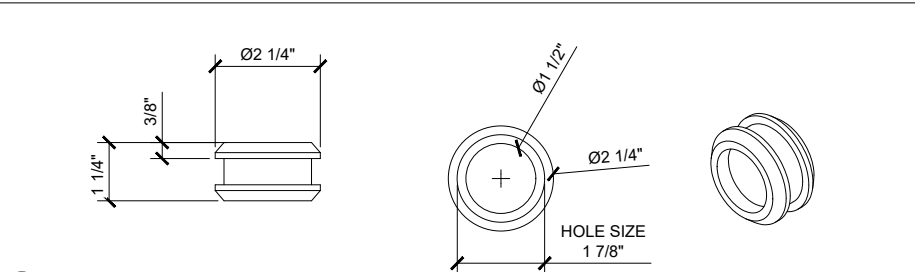

## TIFFANY SYSTEM

SLIDING GLASS DOOR  
 SLIDING DOOR (XO)

X - SLIDER  
 O - SIDELITE  
 SHPST

① HEADER (@SLIDER)

TIFFANY SLIDING DOORS (XO) SCALE: 6"=1'-0"

③ HEADER (@SIDELITE)

TIFFANY SLIDING DOORS (XO) SCALE: 6"=1'-0"

© TIFFANY STOP

TIFFANY SLIDING DOORS (XO) SCALE: 6"=1'-0"

© TIFFANY SLIDING DOOR GUIDE

TIFFANY SLIDING DOORS (XO) SCALE: 6"=1'-0"

© FINGER PULL

TIFFANY SLIDING DOORS (XO) SCALE: 6"=1'-0"

© SILL (@SLIDER)

TIFFANY SLIDING DOORS (XO) SCALE: 6"=1'-0"

© SILL (@SIDELITE)

TIFFANY SLIDING DOORS (XO) SCALE: 6"=1'-0"

① **HEADER BOTTOM VIEW (@ SLIDER INSIDE)**

TIFFANY SLIDING DOORS (XO)

SCALE: 6"=1'-0"

② **U CHANNELTOP VIEW (@ SIDELITE)**

TIFFANY SLIDING DOORS (XO)

SCALE: 6"=1'-0"